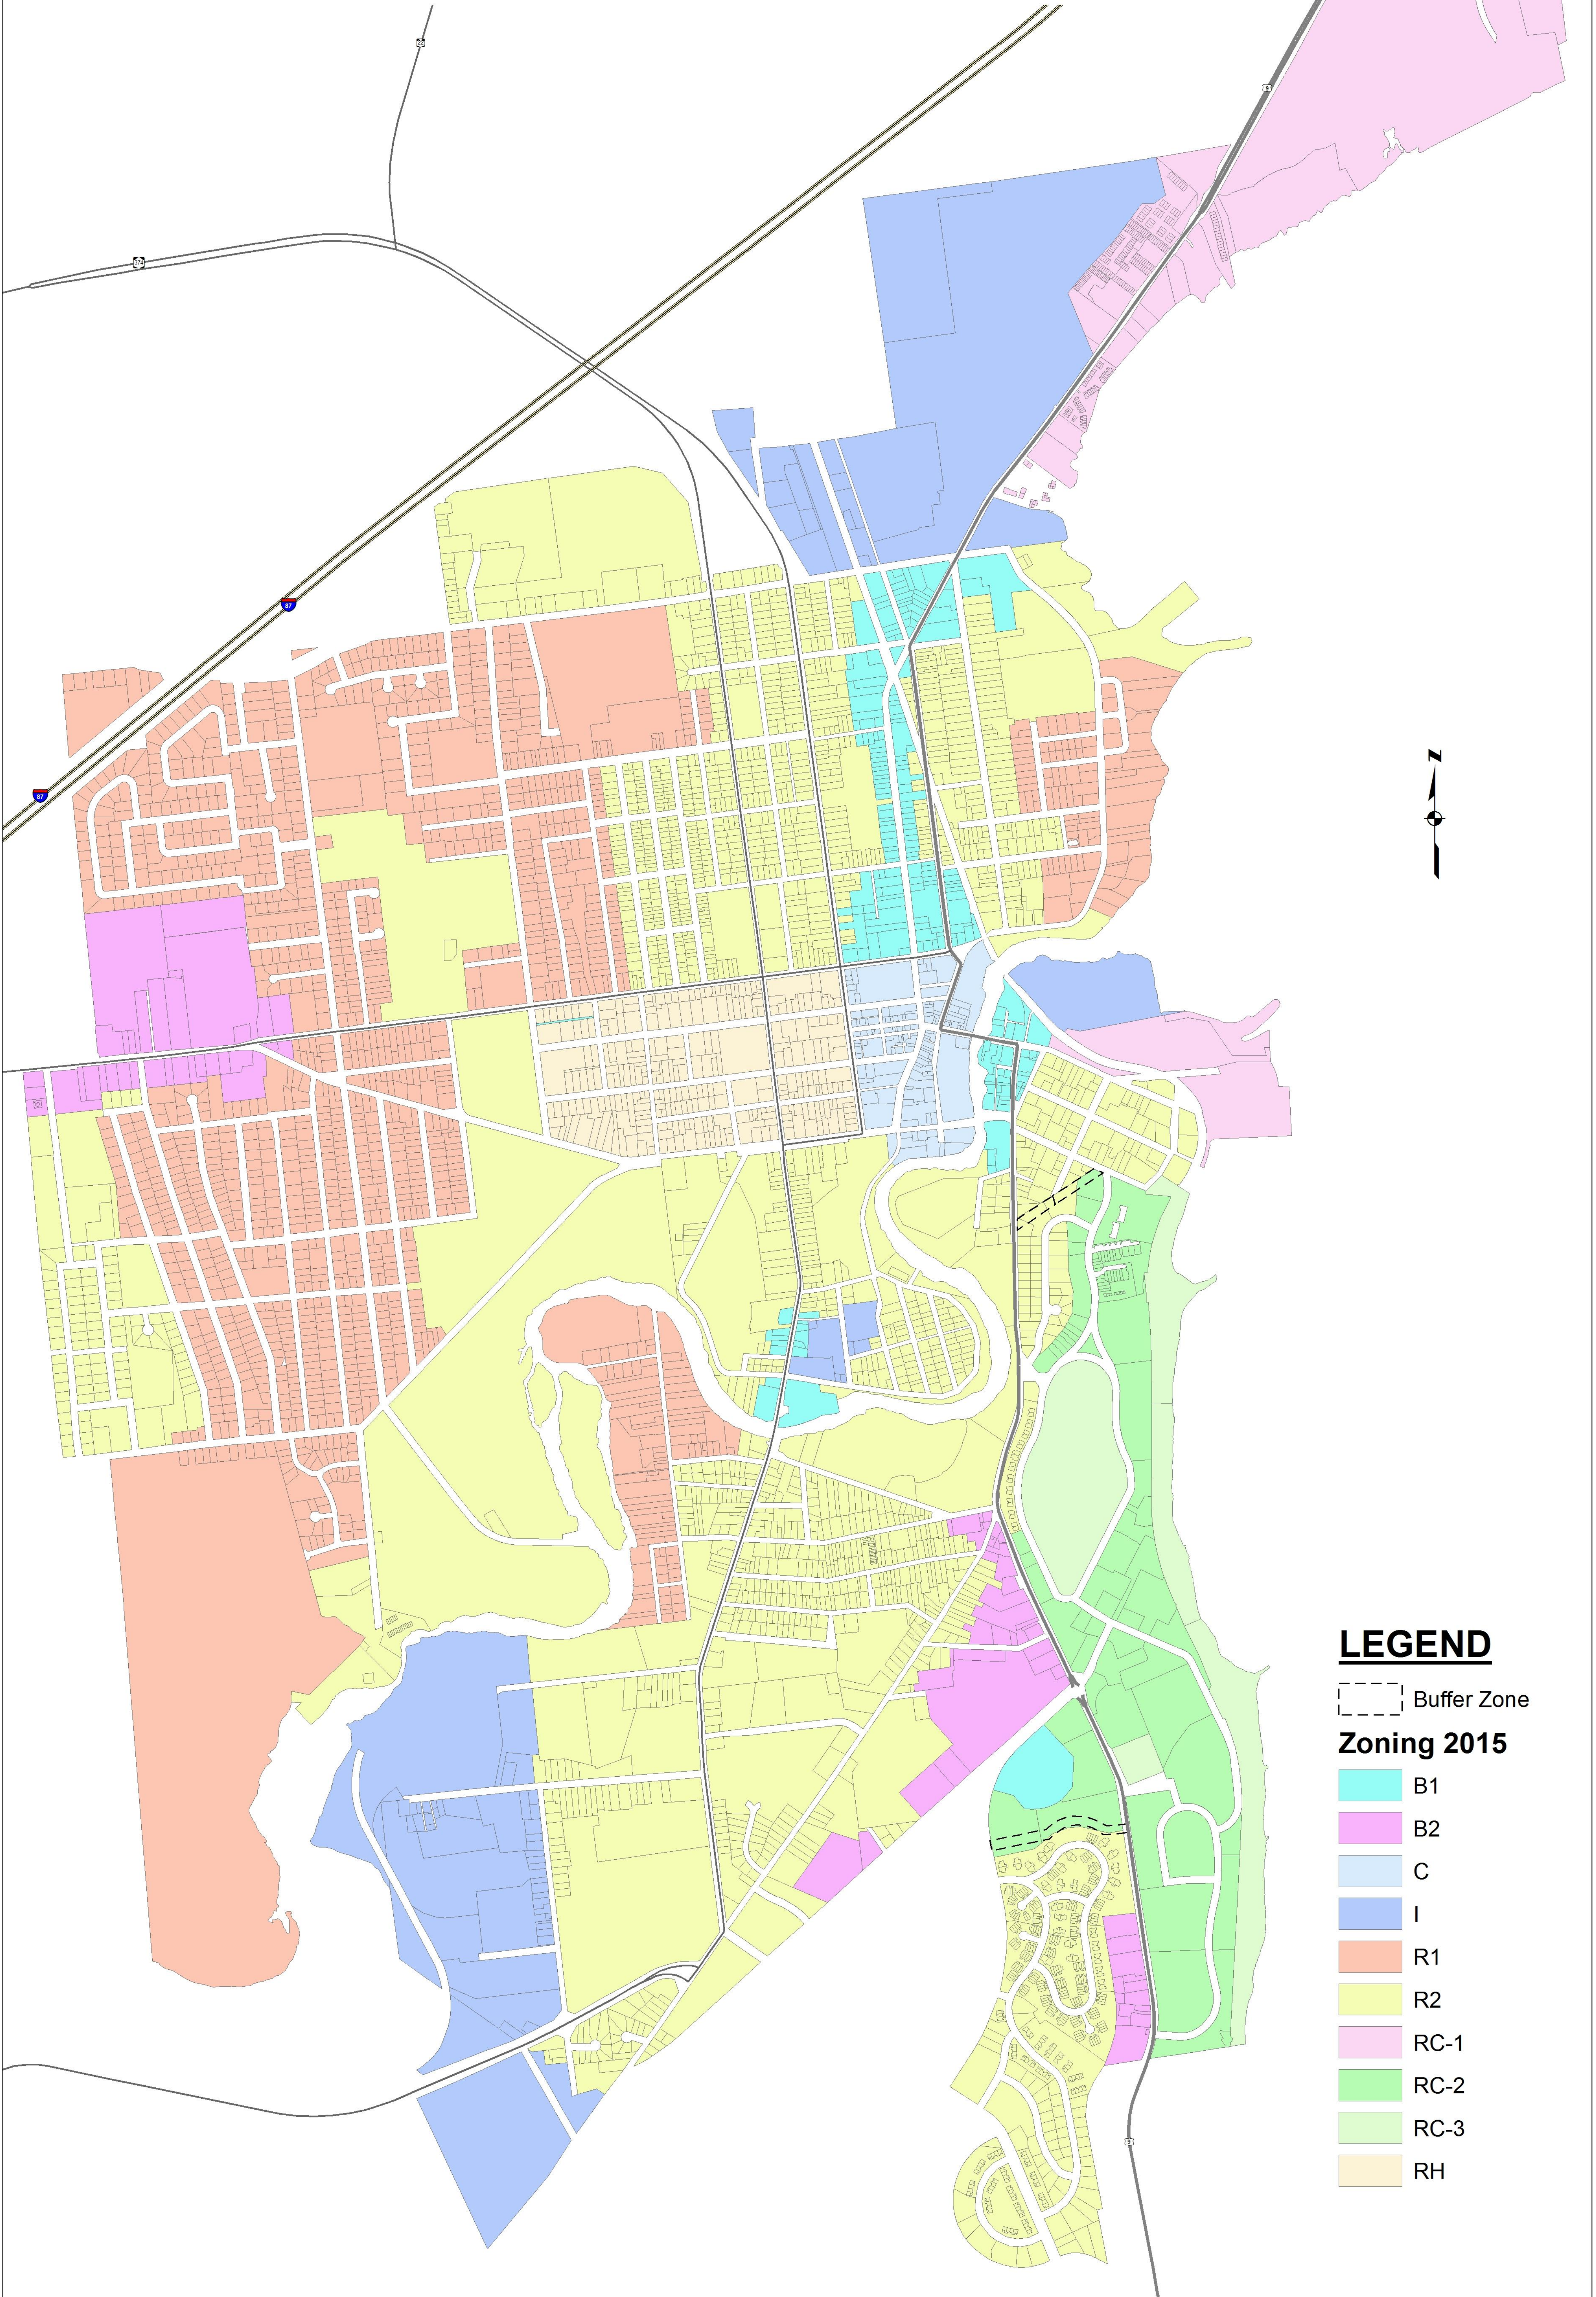

CITY OF PLATTSBURGH ZONING MAP

LEGEND

 Buffer Zone

Zoning 2015

-  B1
-  B2
-  C
-  I
-  R1
-  R2
-  RC-1
-  RC-2
-  RC-3
-  RH